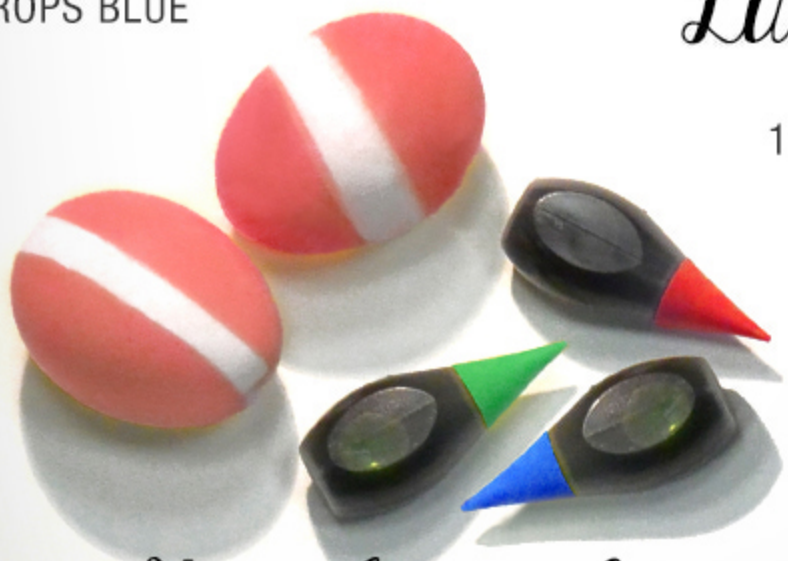

Lucite Green

10 DROPS GREEN
2 DROPS BLUE

Strawberry Ice

20 DROPS RED
1 DROP GREEN
1 DROP BLUE